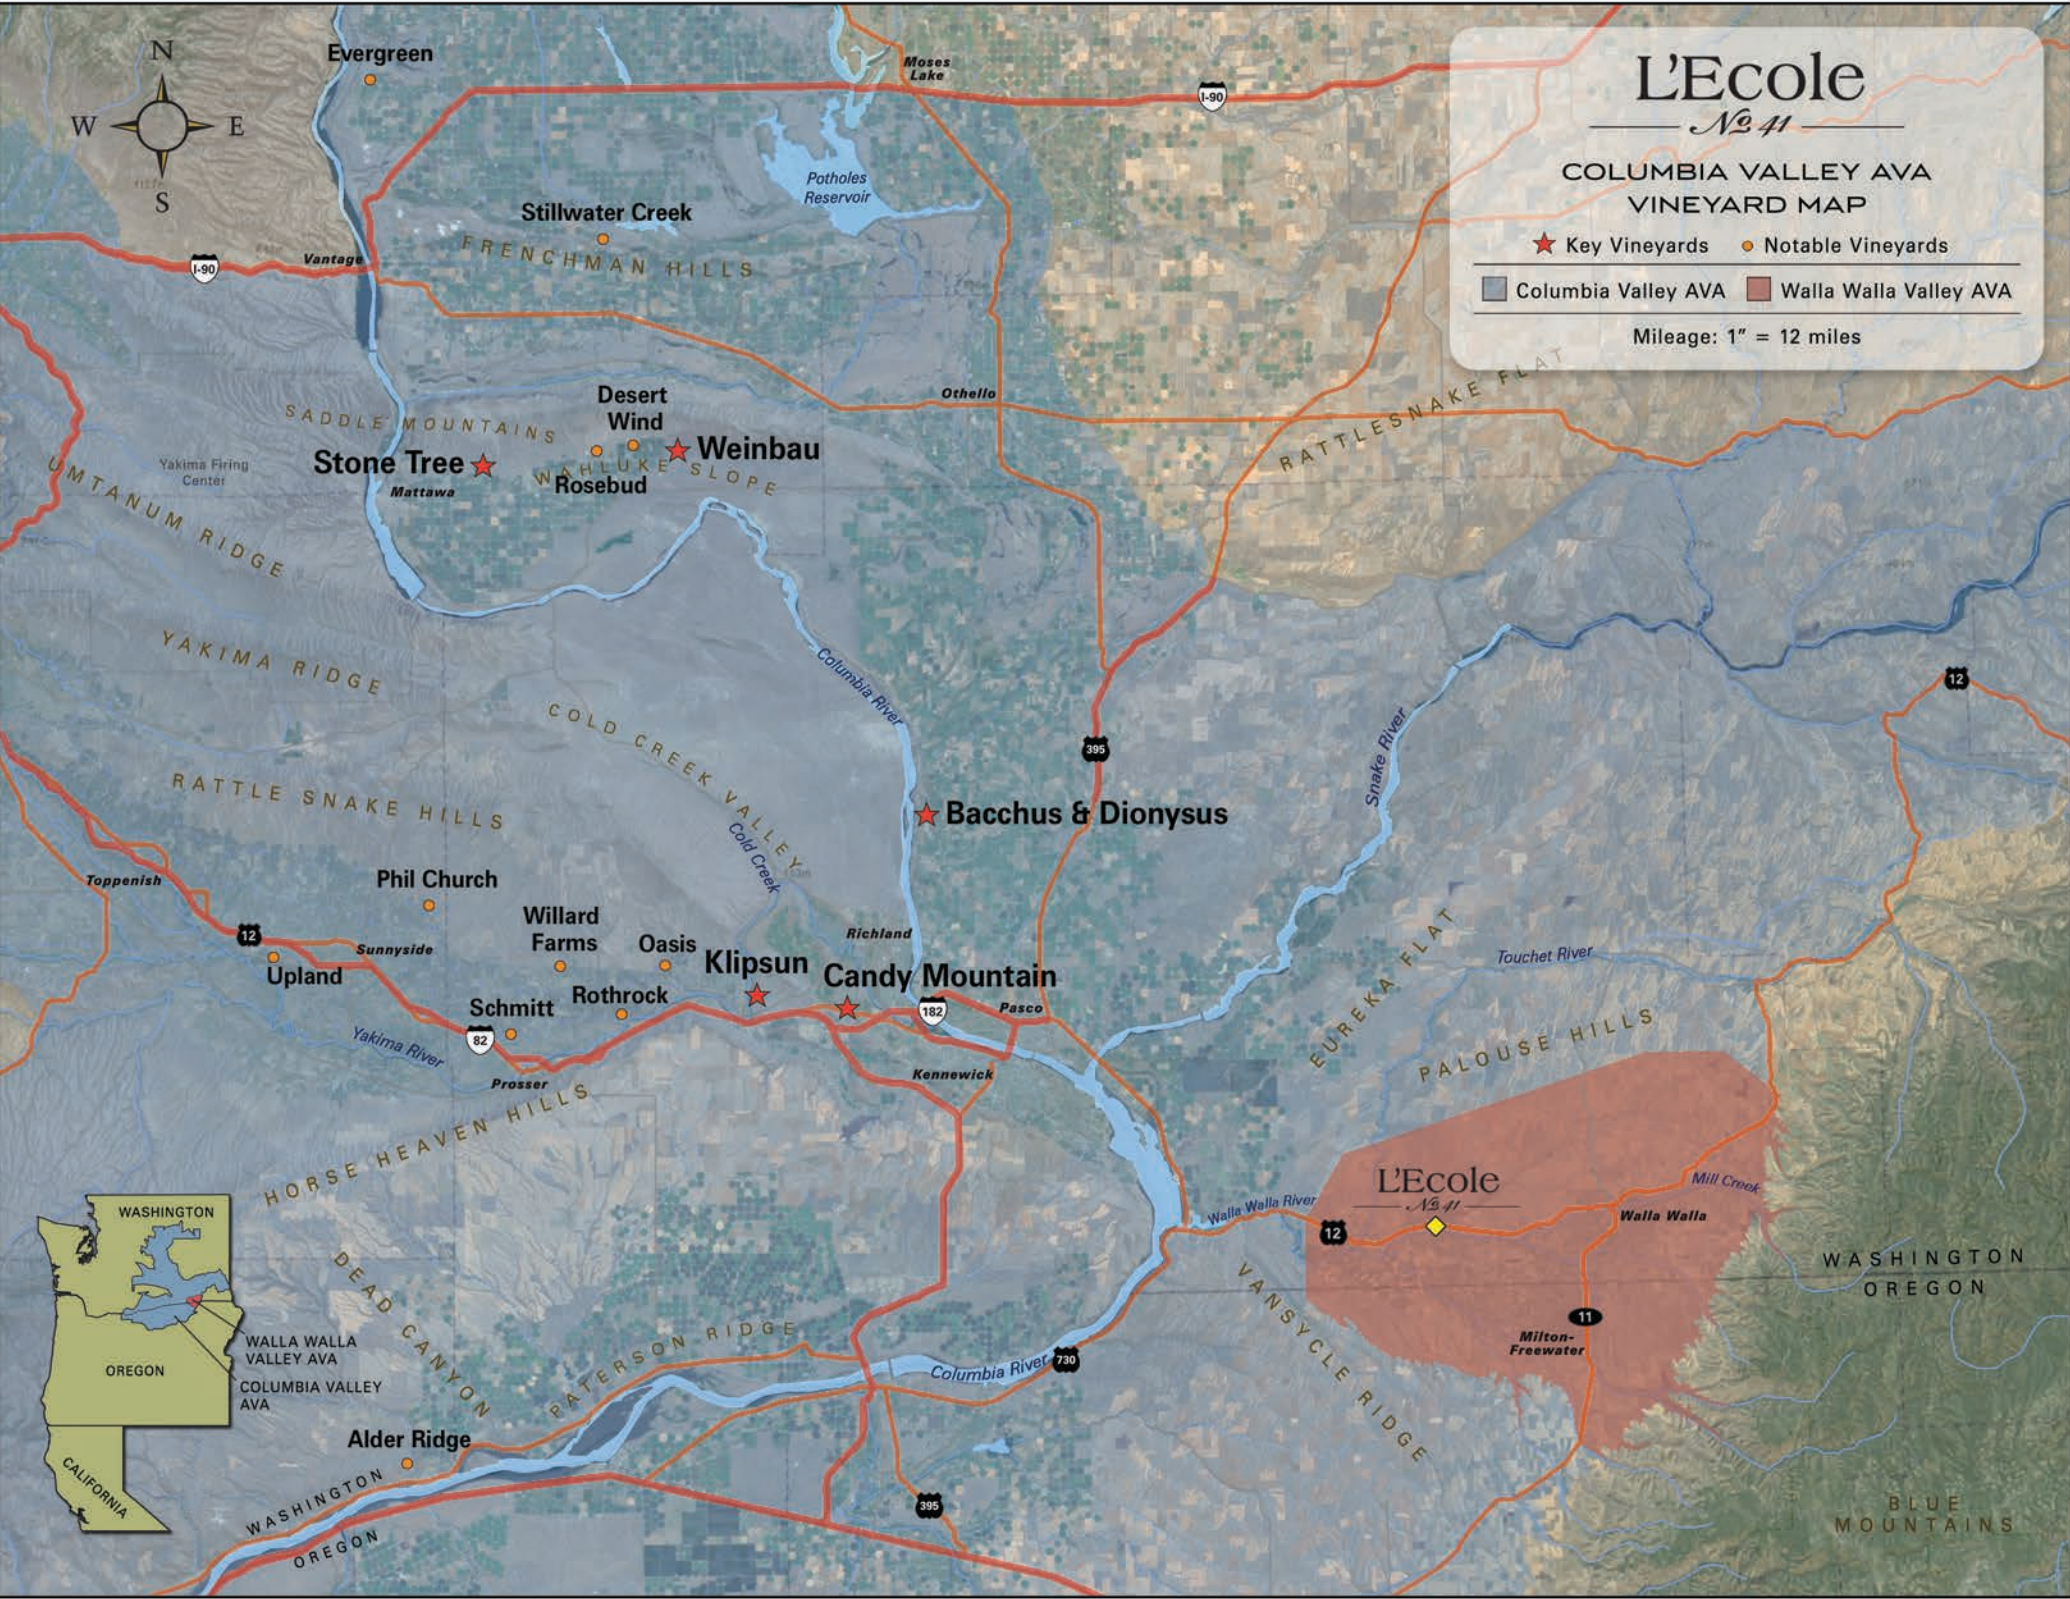

L'Ecole

No. 41

COLUMBIA VALLEY AVA VINEYARD MAP

- ★ Key Vineyards
- Notable Vineyards
- Columbia Valley AVA
- Walla Walla Valley AVA

Mileage: 1" = 12 miles

WALLA WALLA VALLEY AVA
COLUMBIA VALLEY AVA

L'Ecole
No. 41

Walla Walla

WASHINGTON
OREGON

BLUE MOUNTAINS