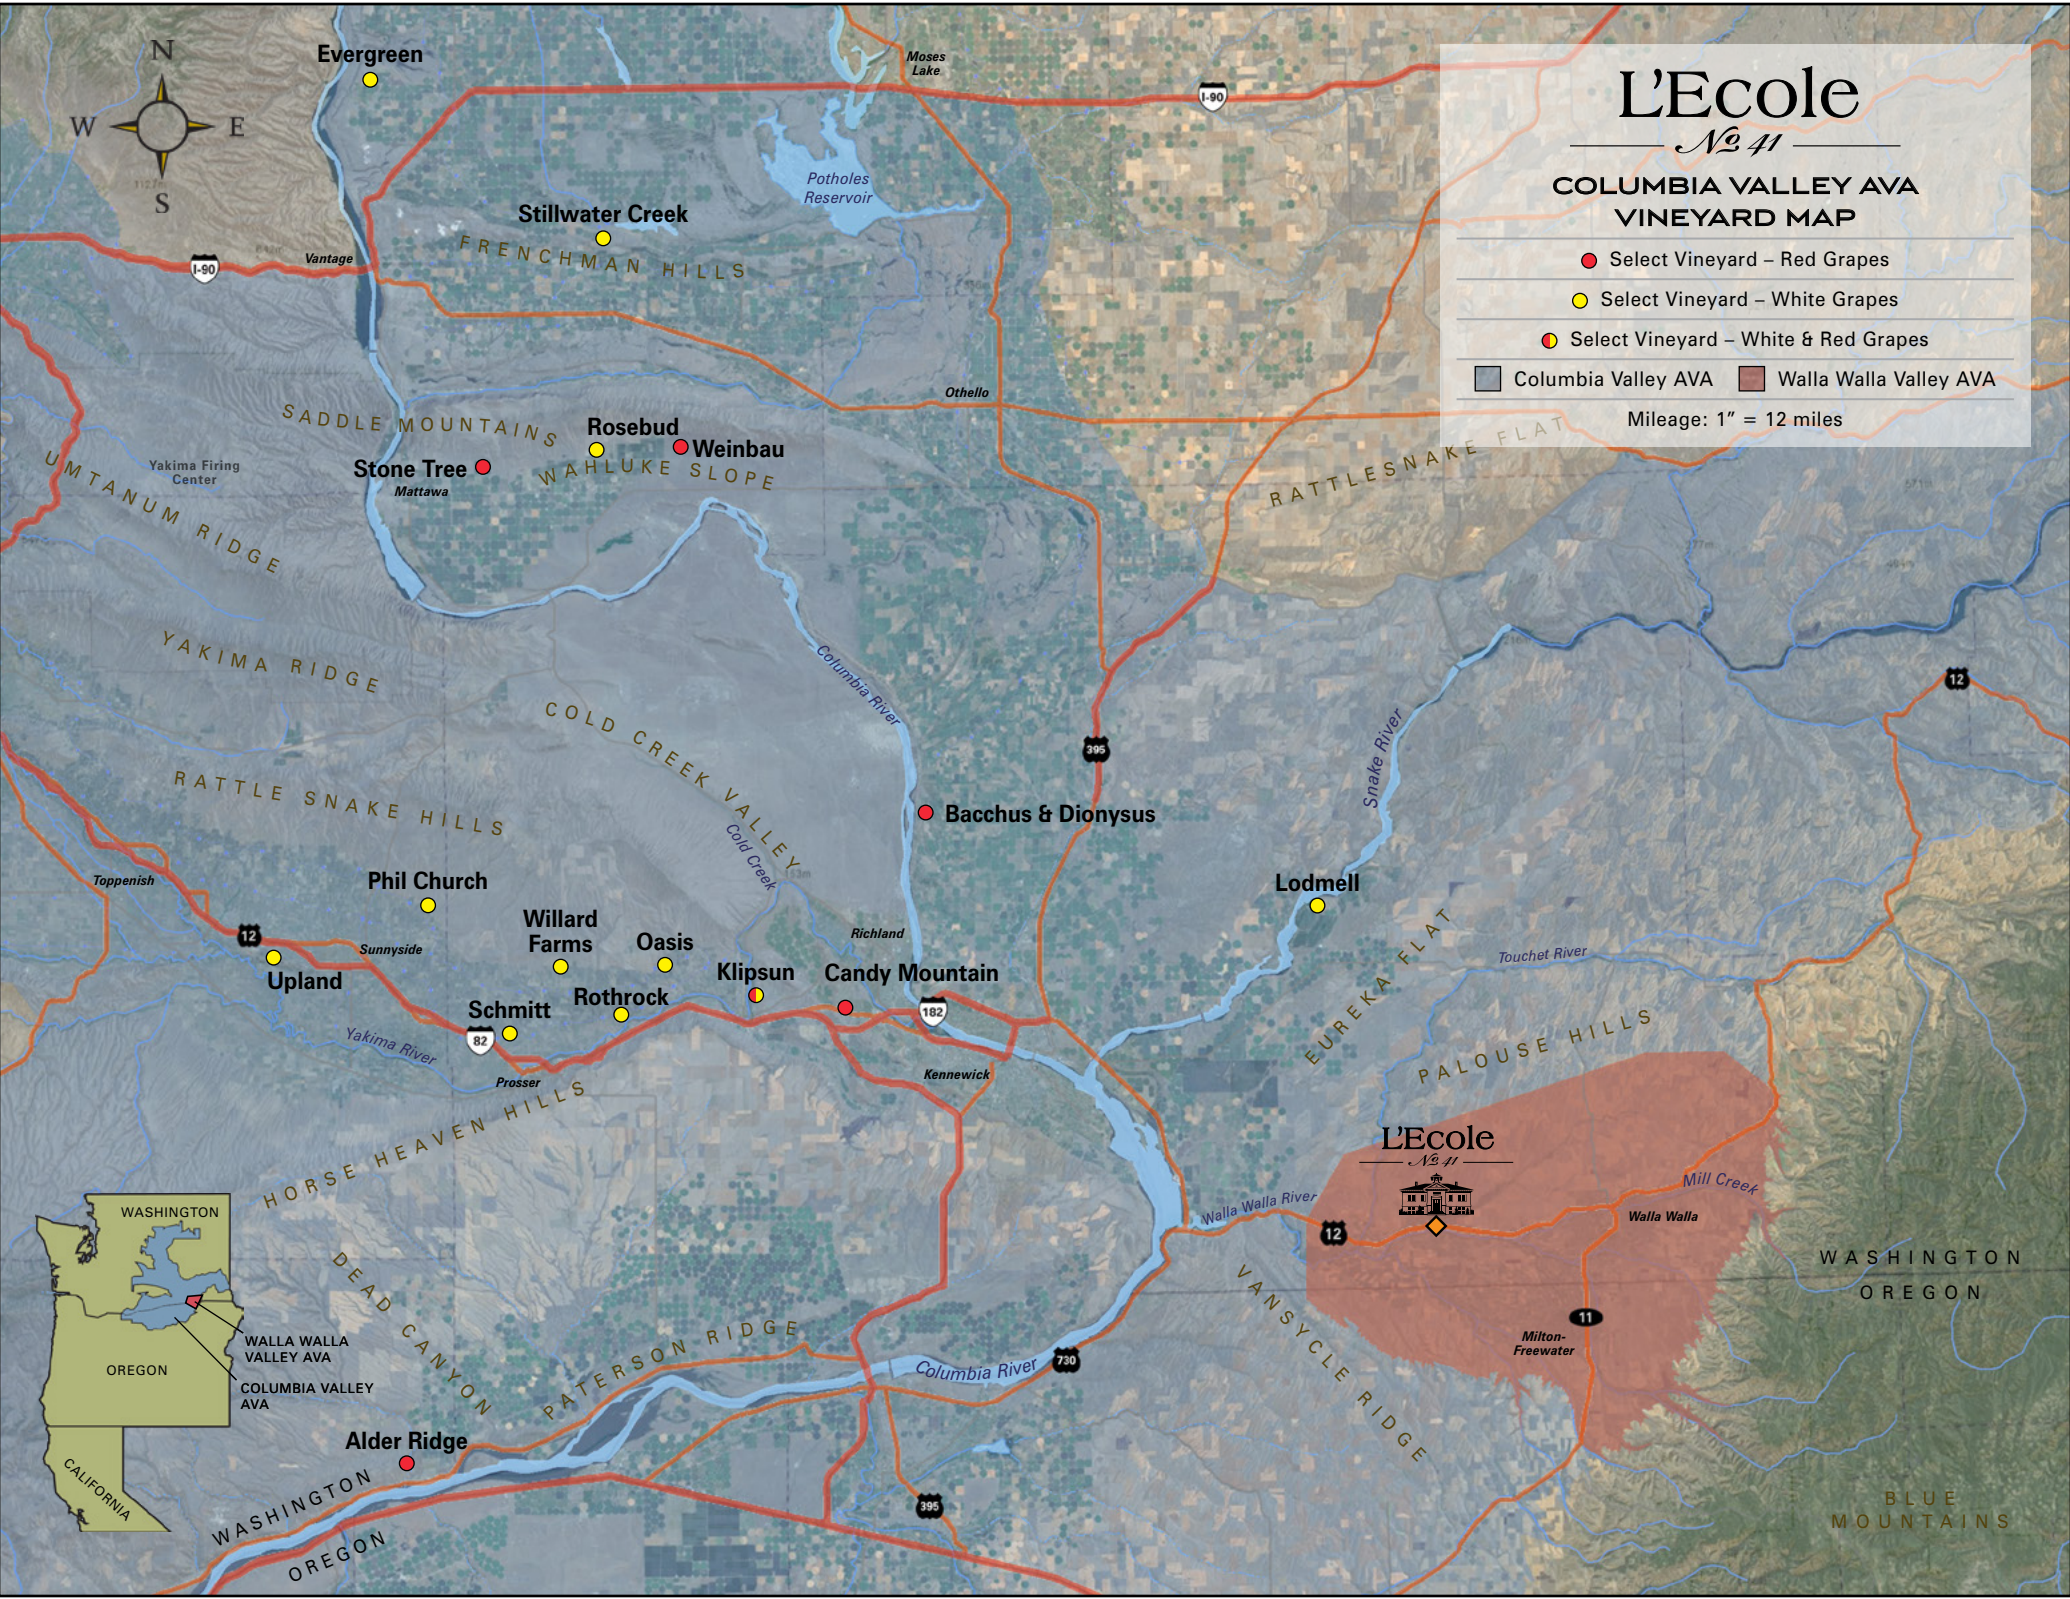

L'Ecole

No. 41

COLUMBIA VALLEY AVA VINEYARD MAP

- Select Vineyard – Red Grapes
- Select Vineyard – White Grapes
- Select Vineyard – White & Red Grapes
- Columbia Valley AVA
- Walla Walla Valley AVA

Mileage: 1" = 12 miles

Evergreen

Stillwater Creek

FRENCHMAN HILLS

Stone Tree

Rosebud

Weinbau

WAhLUKE SLOPE

Bacchus & Dionysus

Phil Church

Lodmell

Willard Farms

Oasis

Upland

Schmitt

Rothrock

Klipsun

Candy Mountain

L'Ecole

HORSE HEAVEN HILLS

PALOUSE HILLS

Alder Ridge

PATERSON RIDGE

VANSYCLE RIDGE

BLUE MOUNTAINS